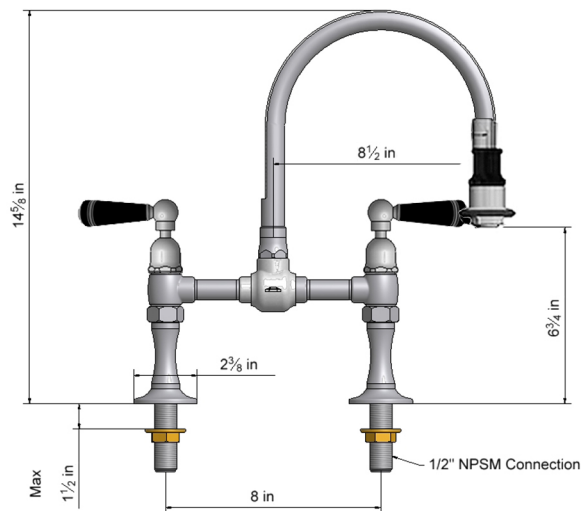

Deck Mount Pull-Off Spray with 8" Swivel Spout with Black Ceramic Lever

Model #: 1215-B-

JACLO
Confidence from start to finish.™

FEATURES:

- 8" Pull-off spray swivel spout
- Patented pull off spray design
- Push/pull spray head diverts from stream to spray
- Silicone nozzles for easy cleaning
- Plastic coated stainless steel hose for easy cleaning
- Built in air gap
- Lifetime quarter turn ceramic cartridge
- Requires standard 1 3/8" - 1 5/8" faucet hole

AVAILABLE FINISHES:

Polished Stainless (PSS) Brushed Stainless (BSS)

SPECIFICATION DRAWING:

AVAILABLE HANDLES: