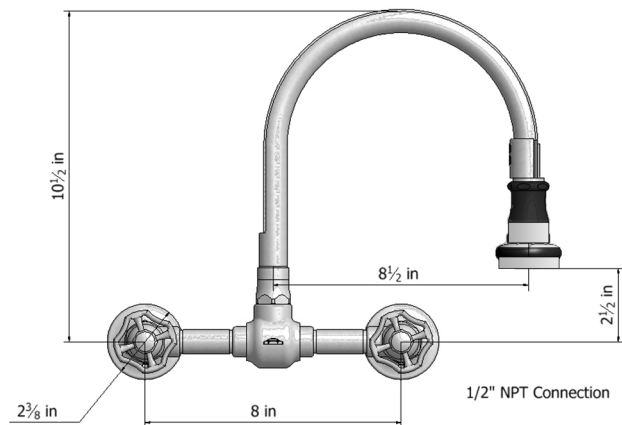

Wall Mount Pull-Off Spray with 8" Swivel Spout with Metal Lever

Model #: 1212-X-

FEATURES:

- 8" Pull-off spray swivel spout
- Patented pull off spray design
- Push/pull spray head diverts from stream to spray
- Silicone nozzles for easy cleaning
- Plastic coated stainless steel hose for easy cleaning
- Built in air gap
- Lifetime quarter turn ceramic cartridge
- Old fashioned wall mount design for country style kitchens

AVAILABLE FINISHES:

Polished Stainless (PSS) Brushed Stainless (BSS)

SPECIFICATION DRAWING:

AVAILABLE HANDLES: