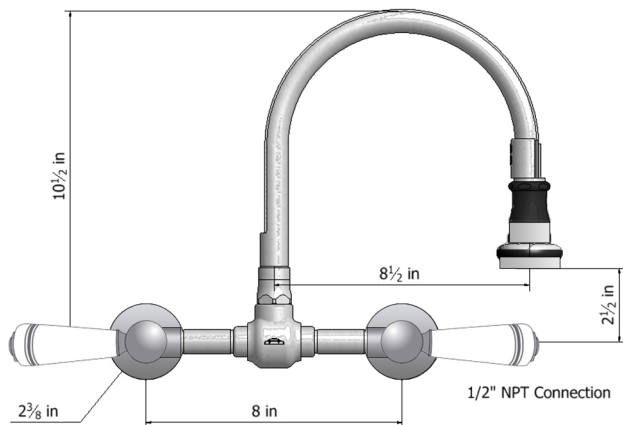

Wall Mount Pull-Off Spray with 8" Swivel Spout with Metal Lever

Model #: 1212-W-

FEATURES:

- 8" Pull-off spray swivel spout
- Patented pull off spray design
- Push/pull spray head diverts from stream to spray
- Silicone nozzles for easy cleaning
- Plastic coated stainless steel hose for easy cleaning
- Built in air gap
- Lifetime quarter turn ceramic cartridge
- Old fashioned wall mount design for country style kitchens

AVAILABLE FINISHES:

Polished Stainless (PSS) Brushed Stainless (BSS)

SPECIFICATION DRAWING:

AVAILABLE HANDLES: