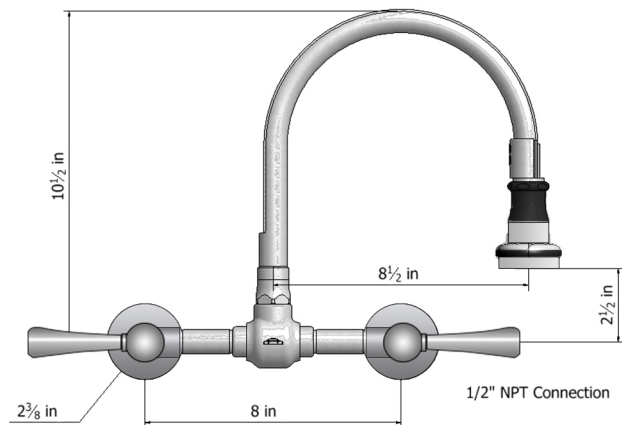

SPECIFICATION DRAWING: