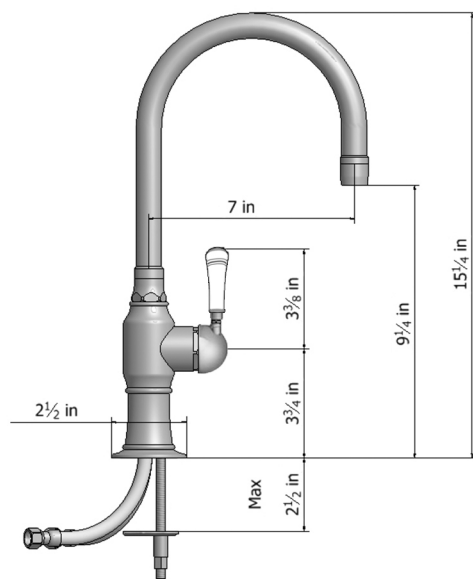

7" Deck Mount Single Hole Swivel Bar Faucet Spout with Left White Ceramic Traditional Lever

Model #: 1076-WT-

FEATURES:

- 7" Swivel Spout
- Single Lever
- Single hole design allows for multiple choices of placement on sink or counter
- Perfect addition for bar or pantry sinks
- Lifetime ceramic cartridge
- Requires standard 1 3/8" - 1 5/8" faucet hole drilling

AVAILABLE FINISHES:

Polished Stainless (PSS) Brushed Stainless (BSS)

SPECIFICATION DRAWING:

AVAILABLE HANDLES: