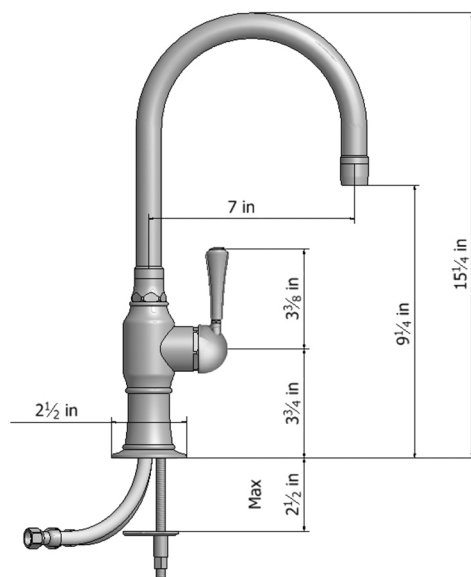

7" Deck Mount Single Hole Swivel Bar Faucet Spout with Left Metal Traditional Lever

Model #: 1076-MT-

FEATURES:

- 7" Swivel Spout
- Single Lever
- Single hole design allows for multiple choices of placement on sink or counter
- Perfect addition for bar or pantry sinks
- Lifetime ceramic cartridge
- Requires standard 1 3/8" - 1 5/8" faucet hole drilling

AVAILABLE FINISHES:

Polished Stainless (PSS) Brushed Stainless (BSS)

SPECIFICATION DRAWING:

AVAILABLE HANDLES: