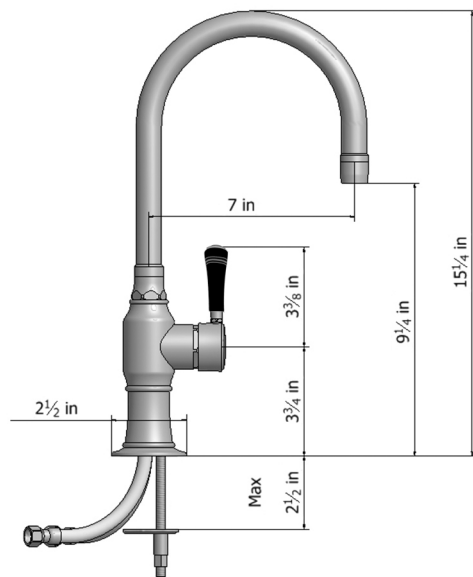

7" Deck Mount Single Hole Swivel Bar Faucet Spout with Left Black Ceramic Contemporary Lever

Model #: 1076-BC-

FEATURES:

- 7" Swivel Spout
- Single Lever
- Single hole design allows for multiple choices of placement on sink or counter
- Perfect addition for bar or pantry sinks
- Lifetime ceramic cartridge
- Requires standard 1 3/8" - 1 5/8" faucet hole drilling

AVAILABLE FINISHES:

Polished Stainless (PSS) Brushed Stainless (BSS)

SPECIFICATION DRAWING:

AVAILABLE HANDLES: