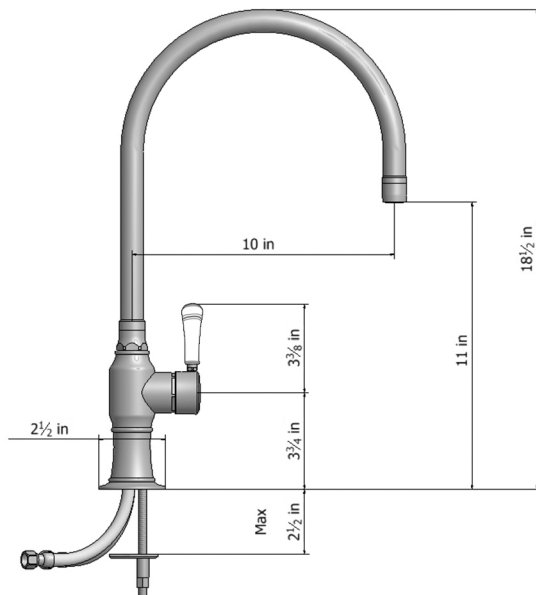

10" Deck Mount Single Hole Swivel Bar Faucet Spout with Left White Ceramic Contemporary Lever

Model #: 1075-WC-

FEATURES:

- 10" Swivel Spout
- Single Lever
- Single hole design allows for multiple choices of placement on sink or counter
- Lifetime ceramic cartridge
- Requires standard 1 ³/₈"-1 ⁵/₈" faucet hole drilling

AVAILABLE FINISHES:

Polished Stainless (PSS) Brushed Stainless (BSS)

SPECIFICATION DRAWING:

AVAILABLE HANDLES: