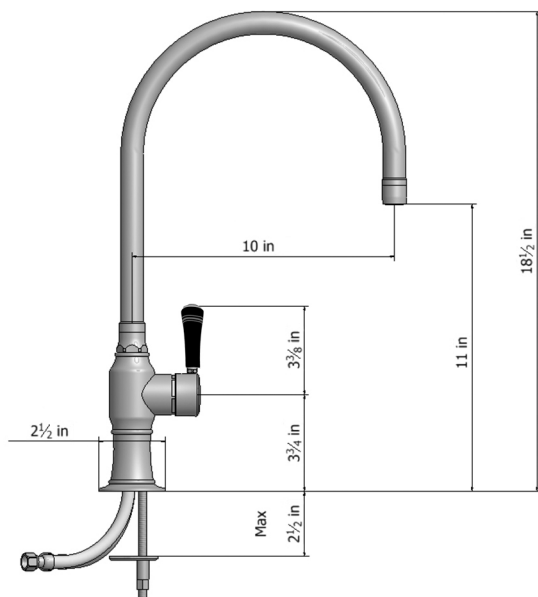

10" Deck Mount Single Hole Swivel Bar Faucet Spout with Left Black Ceramic Contemporary Lever

Model #: 1075-BC-

FEATURES:

- 10" Swivel Spout
- Single Lever
- Single hole design allows for multiple choices of placement on sink or counter
- Lifetime ceramic cartridge
- Requires standard $1\frac{3}{8}$ "- $1\frac{5}{8}$ " faucet hole drilling

AVAILABLE FINISHES:

Polished Stainless (PSS) Brushed Stainless (BSS)

SPECIFICATION DRAWING:

AVAILABLE HANDLES: