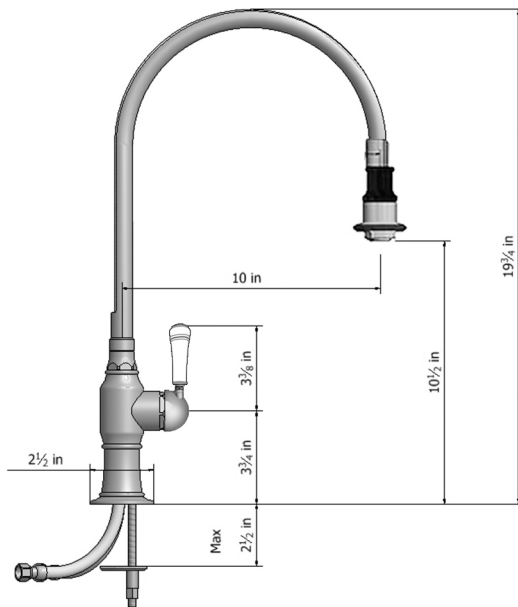

Pull-Off Spray Deck Mount Single Hole with 10" Swivel Spout with Left White Ceramic Traditional Lever

Model #: 1074-WT-

FEATURES:

- 10" Pull-off spray swivel spout
- Single lever
- Single hole design allows for multiple choices of placement on sink or counter
- Patented pull off spray design
- Push/pull spray head diverts from stream to spray
- Silicone nozzles for easy cleaning
- Plastic coated stainless steel hose for easy cleaning
- Built in air gap
- Lifetime ceramic cartridge
- Requires standard $1 \frac{3}{8}$ "- $1 \frac{5}{8}$ " faucet hole drilling

AVAILABLE FINISHES:

Polished Stainless (PSS) Brushed Stainless (BSS)

SPECIFICATION DRAWING:

AVAILABLE HANDLES: