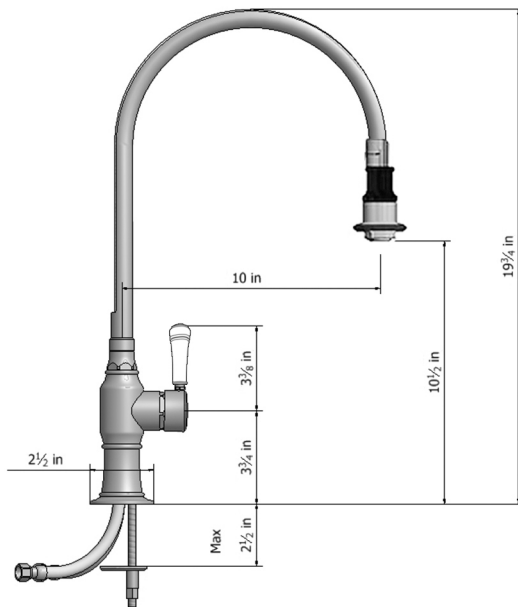

SPECIFICATION DRAWING: