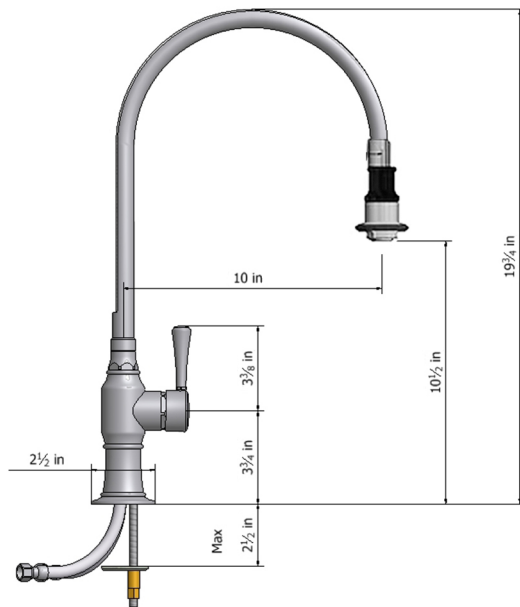

Pull-Off Spray Deck Mount Single Hole with 10" Swivel Spout with Left Metal Contemporary Lever

Model #: 1074-MC-

FEATURES:

- 10" Pull-off spray swivel spout
- Single lever
- Single hole design allows for multiple choices of placement on sink or counter
- Patented pull off spray design
- Push/pull spray head diverts from stream to spray
- Silicone nozzles for easy cleaning
- Plastic coated stainless steel hose for easy cleaning
- Built in air gap
- Lifetime ceramic cartridge
- Requires standard 1 3/8"-1 5/8" faucet hole drilling

AVAILABLE FINISHES:

Polished Stainless (PSS) Brushed Stainless (BSS)

SPECIFICATION DRAWING:

AVAILABLE HANDLES: