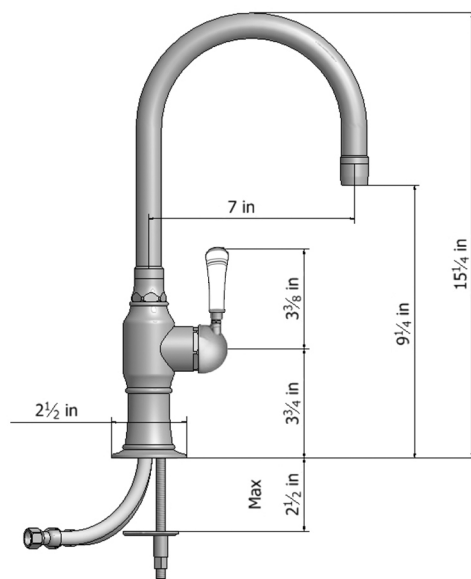

7" Swivel Deck Mount Single Hole Bar Faucet Spout with Right White Ceramic Traditional Lever

Model #: 1073-WT-

FEATURES:

- 7" Swivel Spout
- Single Lever
- Single hole design allows for multiple choices of placement on sink or counter
- Perfect addition for bar or pantry sinks
- Lifetime ceramic cartridge
- Requires standard 1 3/8" - 1 5/8" faucet hole drilling

AVAILABLE FINISHES:

Polished Stainless (PSS) Brushed Stainless (BSS)

SPECIFICATION DRAWING:

AVAILABLE HANDLES: