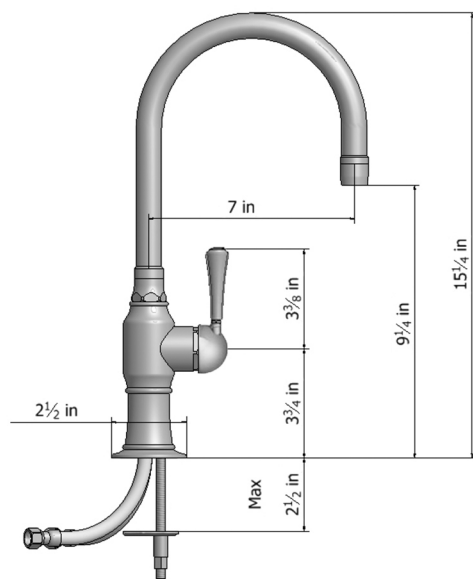

# 7" Swivel Deck Mount Single Hole Bar Faucet Spout with Right Metal Traditional Lever

**Model #: 1073-MT-**

## FEATURES:

- 7" Swivel Spout
- Single Lever
- Single hole design allows for multiple choices of placement on sink or counter
- Perfect addition for bar or pantry sinks
- Lifetime ceramic cartridge
- Requires standard 1 3/8" - 1 5/8" faucet hole drilling

## SPECIFICATION DRAWING: