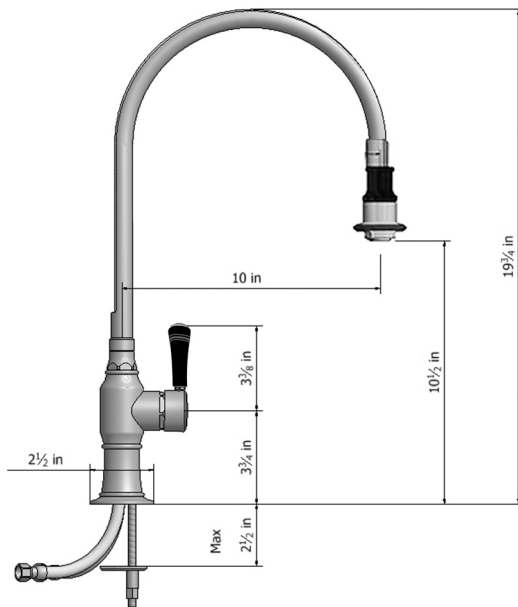

Pull-Off Spray Deck Mount Single Hole with 10" Swivel Spout with Right Black Ceramic Contemporary Lever

Model #: 1072-BC-

FEATURES:

- 10" Pull-off spray swivel spout
- Single lever
- Single hole design allows for multiple choices of placement on sink or counter
- Patented pull off spray design
- Push/pull spray head diverts from stream to spray
- Silicone nozzles for easy cleaning
- Plastic coated stainless steel hose for easy cleaning
- Built in air gap
- Lifetime ceramic cartridge
- Requires standard $1 \frac{3}{8}$ "- $1 \frac{5}{8}$ " faucet hole drilling

AVAILABLE FINISHES:

Polished Stainless (PSS) Brushed Stainless (BSS)

SPECIFICATION DRAWING:

AVAILABLE HANDLES: