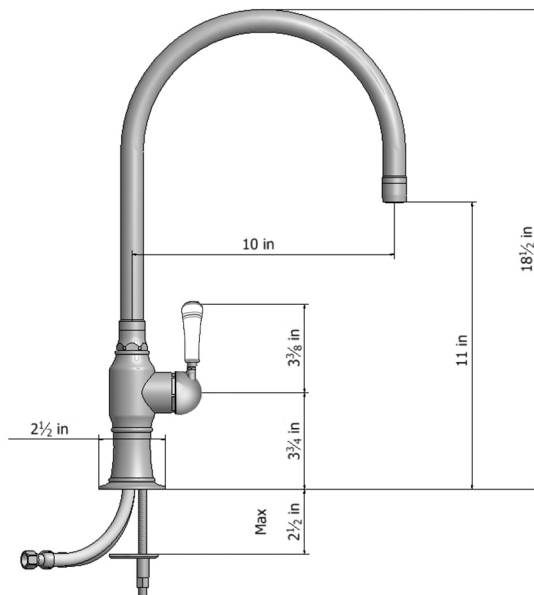

10" Deck Mount Single Hole Swivel Spout with Right White Ceramic Traditional Lever

Model #: 1071-WT-

FEATURES:

- 10" Swivel Spout
- Single Lever
- Single hole design allows for multiple choices of placement on sink or counter
- Lifetime ceramic cartridge
- Requires standard 1 3/8"-1 5/8" faucet hole drilling

AVAILABLE FINISHES:

Polished Stainless (PSS) Brushed Stainless (BSS)

SPECIFICATION DRAWING:

AVAILABLE HANDLES: