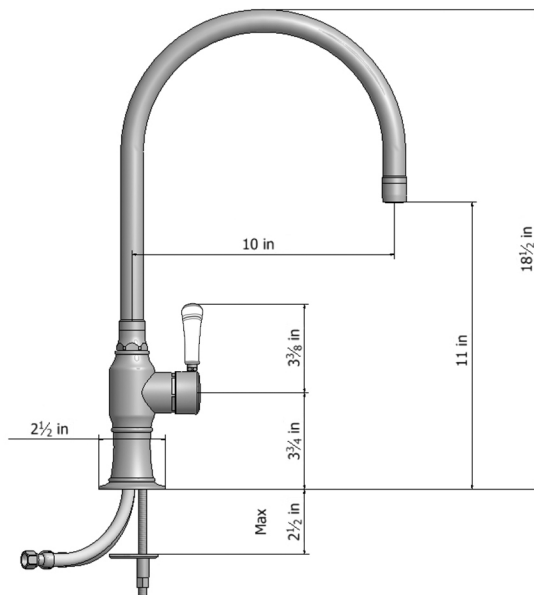

10" Deck Mount Single Hole Swivel Spout with Right White Ceramic Contemporary Lever

Model #: 1071-WC-

FEATURES:

- 10" Swivel Spout
- Single Lever
- Single hole design allows for multiple choices of placement on sink or counter
- Lifetime ceramic cartridge
- Requires standard $1 \frac{3}{8}$ "- $1 \frac{5}{8}$ " faucet hole drilling

AVAILABLE FINISHES:

Polished Stainless (PSS) Brushed Stainless (BSS)

SPECIFICATION DRAWING:

AVAILABLE HANDLES: