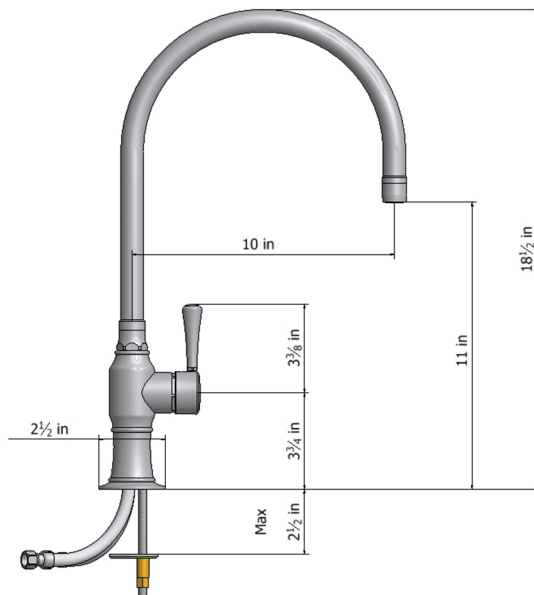

# 10" Deck Mount Single Hole Swivel Spout with Right Metal Contemporary Lever

**Model #: 1071-MC-**

## FEATURES:

- 10" Swivel Spout
- Single Lever
- Single hole design allows for multiple choices of placement on sink or counter
- Lifetime ceramic cartridge
- Requires standard 1 3/8"-1 5/8" faucet hole drilling

## SPECIFICATION DRAWING: