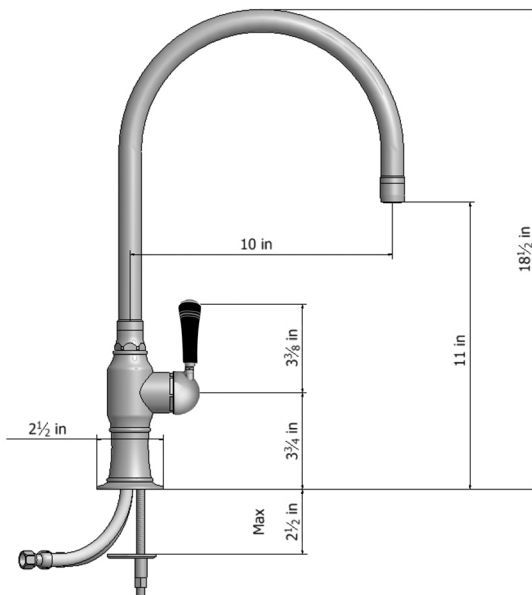

10" Deck Mount Single Hole Swivel Spout with Right

Model #: 1071-BT-

FEATURES:

- 10" Swivel Spout
- Single Lever
- Single hole design allows for multiple choices of placement on sink or counter
- Lifetime ceramic cartridge
- Requires standard 1 3/8"-1 5/8" faucet hole drilling

AVAILABLE FINISHES:

Polished Stainless (PSS) Brushed Stainless (BSS)

SPECIFICATION DRAWING:

AVAILABLE HANDLES: