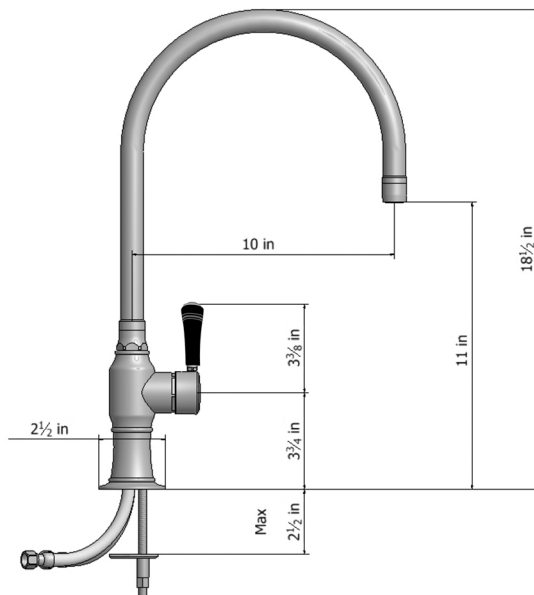

10" Deck Mount Single Hole Swivel Spout with Right Black Ceramic Contemporary Lever

Model #: 1071-BC-

FEATURES:

- 10" Swivel Spout
- Single Lever
- Single hole design allows for multiple choices of placement on sink or counter
- Lifetime ceramic cartridge
- Requires standard $1\frac{3}{8}$ "- $1\frac{5}{8}$ " faucet hole drilling

AVAILABLE FINISHES:

Polished Stainless (PSS) Brushed Stainless (BSS)

SPECIFICATION DRAWING:

AVAILABLE HANDLES: