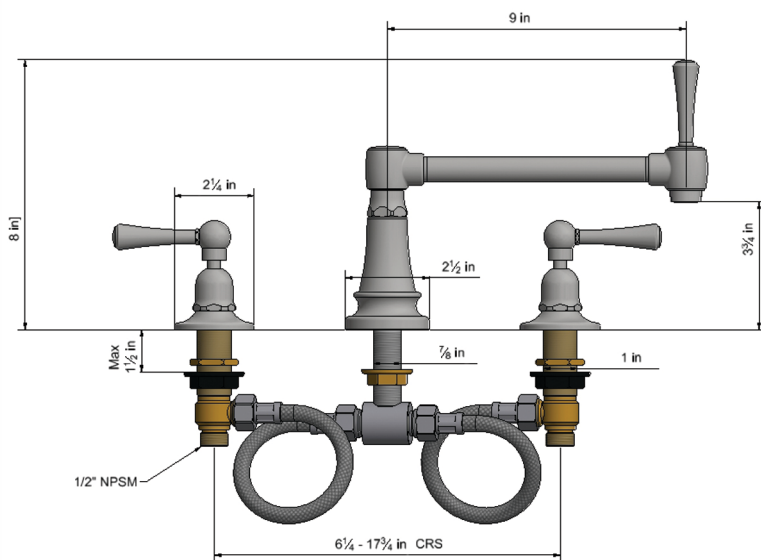

Deck Mount 8 7/8" Articulated Single Swivel Spout with Metal Lever

Model #: 1037-M-

FEATURES:

- 8 7/8" Reach single articulated swivel spout
- Perfect for standard or prep sinks
- Handle on spout allows for easy movement
- Lifetime quarter turn ceramic cartridge
- Requires standard 1 3/8" - 1 5/8" faucet hole drilling
- Widespread deck mount

AVAILABLE FINISHES:

Polished Stainless (PSS) Brushed Stainless (BSS)

SPECIFICATION DRAWING:

AVAILABLE HANDLES: