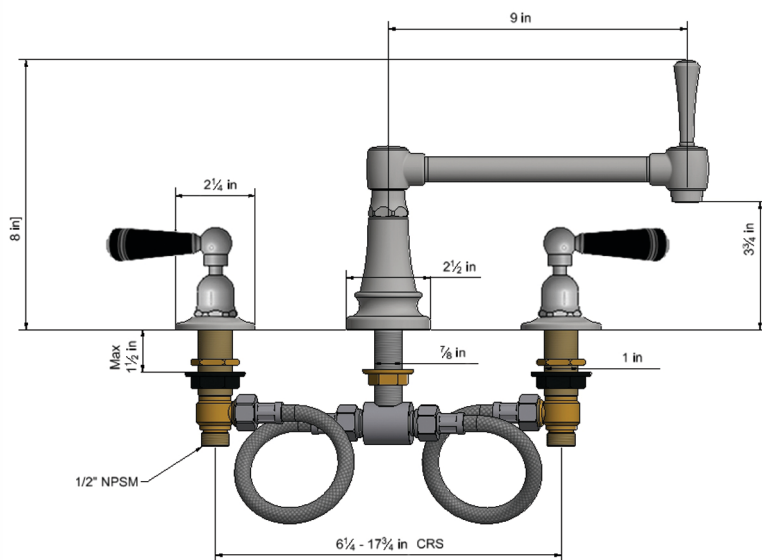

Deck Mount 8 7/8" Articulated Single Swivel Spout with Black Ceramic Lever

Model #: 1037-B-

FEATURES:

- 8 7/8" Reach single articulated swivel spout
- Perfect for standard or prep sinks
- Handle on spout allows for easy movement
- Lifetime quarter turn ceramic cartridge
- Requires standard 1 3/8" - 1 5/8" faucet hole drilling
- Widespread deck mount

AVAILABLE FINISHES:

Polished Stainless (PSS) Brushed Stainless (BSS)

SPECIFICATION DRAWING:

AVAILABLE HANDLES: