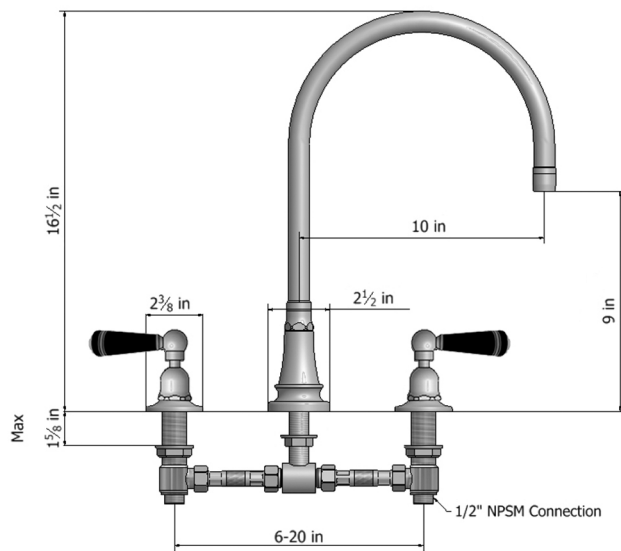

SPECIFICATION DRAWING: