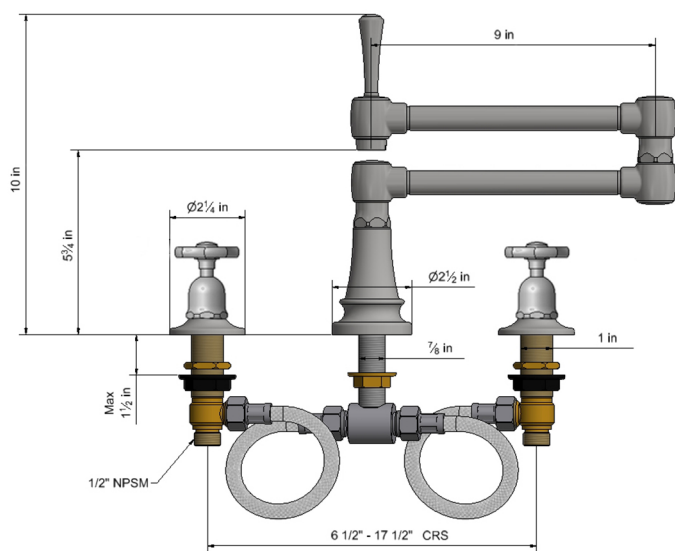

# Deck Mount 17 3/4" Articulated Dual Swivel Spout with Metal Wheel

**Model #: 1030-X-**

## FEATURES:

- 17 3/4" Reach double articulated swivel spout
- Perfect for large farm style sinks
- Handle on spout allows for easy movement
- Lifetime quarter turn ceramic cartridge
- Requires standard 1 3/8" - 1 5/8" faucet hole drilling
- Widespread deck mount

## SPECIFICATION DRAWING: