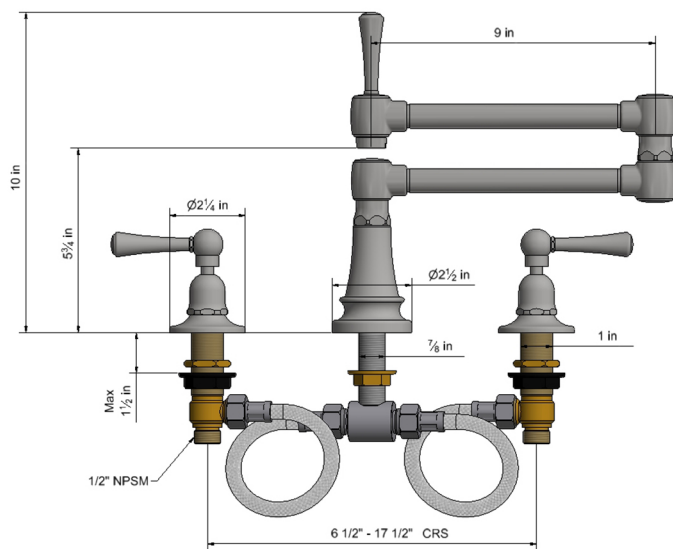

Deck Mount 17 3/4" Articulated Dual Swivel Spout with Metal Lever

Model #: 1030-M-

FEATURES:

- 17 3/4" Reach double articulated swivel spout
- Perfect for large farm style sinks
- Handle on spout allows for easy movement
- Lifetime quarter turn ceramic cartridge
- Requires standard 1 3/8" - 1 5/8" faucet hole drilling
- Widespread deck mount

AVAILABLE FINISHES:

Polished Stainless (PSS) Brushed Stainless (BSS)

SPECIFICATION DRAWING:

AVAILABLE HANDLES: