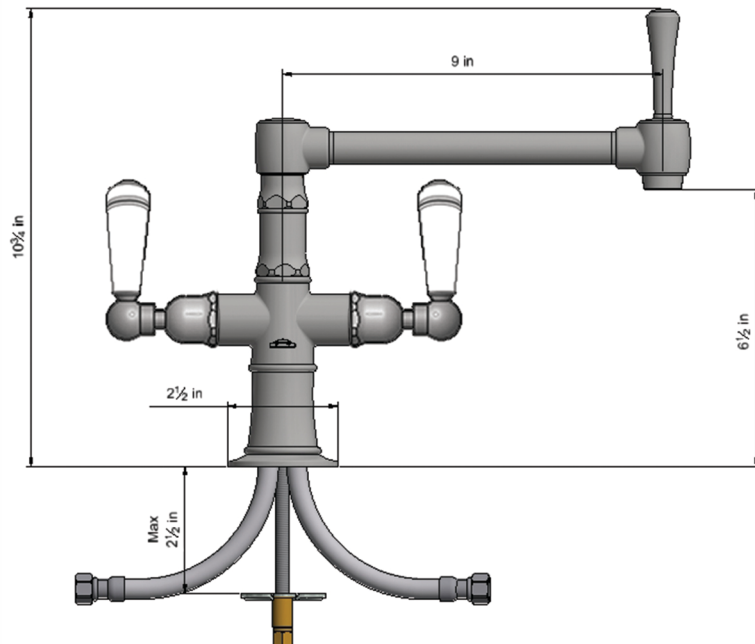

Deck Mount 8 7/8" Articulated Single Swivel Spout with White Ceramic Lever

Model #: 1027-W-

JACLO
Confidence from start to finish.™

FEATURES:

- 8 7/8" Reach single articulated swivel spout
- Perfect for standard or prep sinks
- Handle on spout allows for easy movement
- Lifetime quarter turn ceramic cartridge
- Requires standard 1 3/8" - 1 5/8" faucet hole drilling
- Single hole design allows for multiple choices of placement on sink or counter

AVAILABLE FINISHES:

Polished Stainless (PSS) Brushed Stainless (BSS)

SPECIFICATION DRAWING:

AVAILABLE HANDLES: