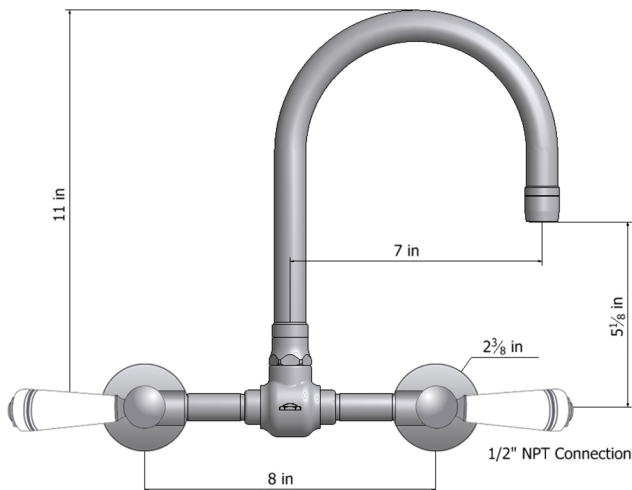

Wall Mount 7" Swivel Bar Faucet Spout with White Ceramic Lever

Model #: 1016-W-

FEATURES:

- 7" Swivel spout
- Lifetime quarter turn ceramic cartridge
- Perfect addition for bar or pantry sinks
- Old fashioned wall mount design for country style kitchens

AVAILABLE FINISHES:

Polished Stainless (PSS) Brushed Stainless (BSS)

SPECIFICATION DRAWING:

AVAILABLE HANDLES: