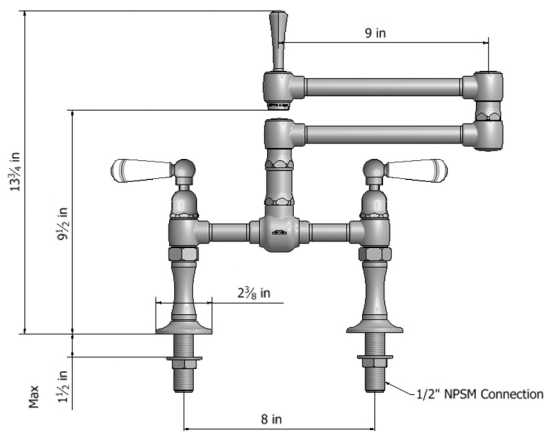

Deck Mount 17 3/4" Articulated Dual Swivel Spout with White Ceramic Lever

Model #: 1013-W-

JACLO
Confidence from start to finish.™

FEATURES:

- 17 3/4" Reach double articulated swivel spout
- Perfect for large farm style sinks
- Handle on spout allows for easy movement
- Lifetime quarter turn ceramic cartridge
- Requires standard 1 3/8" -1 5/8" faucet hole drilling

AVAILABLE FINISHES:

Polished Stainless (PSS) Brushed Stainless (BSS)

SPECIFICATION DRAWING:

AVAILABLE HANDLES:

COMPLIANCES:

Complies with: ASME A112.18.1-2012/CSA B125.1-12