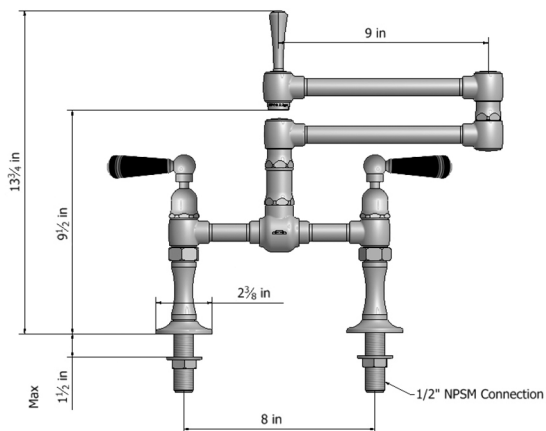

Deck Mount 17 3/4" Articulated Dual Swivel Spout with Black Ceramic Lever

Model #: 1013-B-

JACLO[®]
Confidence from start to finish.™

FEATURES:

- 17 3/4" Reach double articulated swivel spout
- Perfect for large farm style sinks
- Handle on spout allows for easy movement
- Lifetime quarter turn ceramic cartridge
- Requires standard 1 3/8" -1 5/8" faucet hole drilling

AVAILABLE FINISHES:

Polished Stainless (PSS) Brushed Stainless (BSS)

SPECIFICATION DRAWING:

AVAILABLE HANDLES:

COMPLIANCES:

Complies with: ASME A112.18.1-2012/CSA B125.1-12