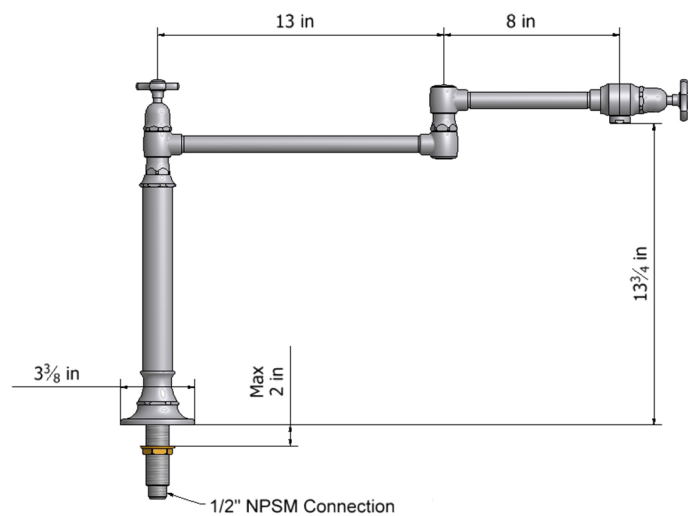

19 3/8" Deck Mount Pot Filler with Metal Wheel

Model #: 1004-X-

FEATURES:

- Luxury deck mounted pot filler opens to 19 3/8"
- Unique counter top design, ideal for kitchen island installation
- Smooth folding action will place pot filler out of the way when not in use
- Lifetime quarter turn ceramic cartridge
- Can be easily installed in existing counters
- Uses standard 1 3/8"-1 5/8" faucet hole drilling

AVAILABLE FINISHES:

Polished Stainless (PSS) Brushed Stainless (BSS)

SPECIFICATION DRAWING:

AVAILABLE HANDLES: