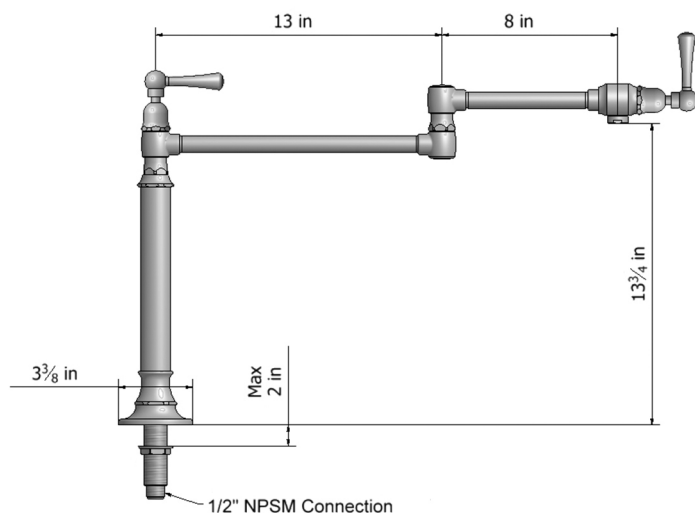

## 19 3/8" Deck Mount Pot Filler with Metal Lever

**Model #: 1004-M-**

### FEATURES:

- Luxury deck mounted pot filler opens to 19 3/8"
- Unique counter top design, ideal for kitchen island installation
- Smooth folding action will place pot filler out of the way when not in use
- Lifetime quarter turn ceramic cartridge
- Can be easily installed in existing counters
- Uses standard 1 3/8"-1 5/8" faucet hole drilling

### SPECIFICATION DRAWING: