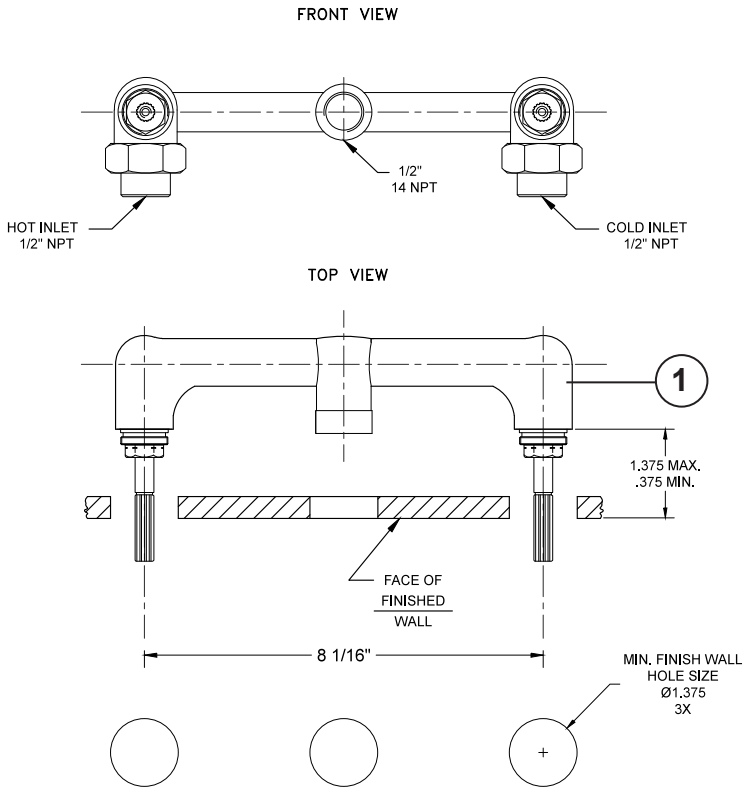

INSTALLATION INSTRUCTIONS

Woodrow Wall Faucet

Rough Valve for Woodrow Wall Faucet Part #: 5550-RGH

Woodrow Wall Faucet Trim Part #'s: 8220-W-WT459-TR (Lever), 8220-W-WT462-TR (Cross)

FIGURE 1

FIGURE 2

COMPONENT PARTS	
1	Rough Valve - RNY5550-EXT-RGH
2	Spout - 8110-WALL-SPOUT-***
3	Sleeve & Escutcheon (2) H-4601-***
4	Handle (2) - H-459-*** (Lever) / H-462-*** (Cross)
5	Hot Cartridge - 5550-EXT-HOT-CART
6	Cold Cartridge - 5550-EXT-COLD-CART

INSTALLATION

1. Install mixer and valve assembly in wall (Figure 1). Note: min/max dimensions from finished wall and min. finished wall hole sizes
2. Plumb hot and cold inlet with appropriate fittings
3. Install finished wall
4. Slide escutcheon onto spout
5. Using suitable thread sealant, thread spout into center outlet (Figure 2)
6. Thread trim cylinders onto hot and cold valves
7. Slide escutcheons onto trim cylinders and push up to finished wall
8. Install hot and cold lever or cross handles and tighten set screws