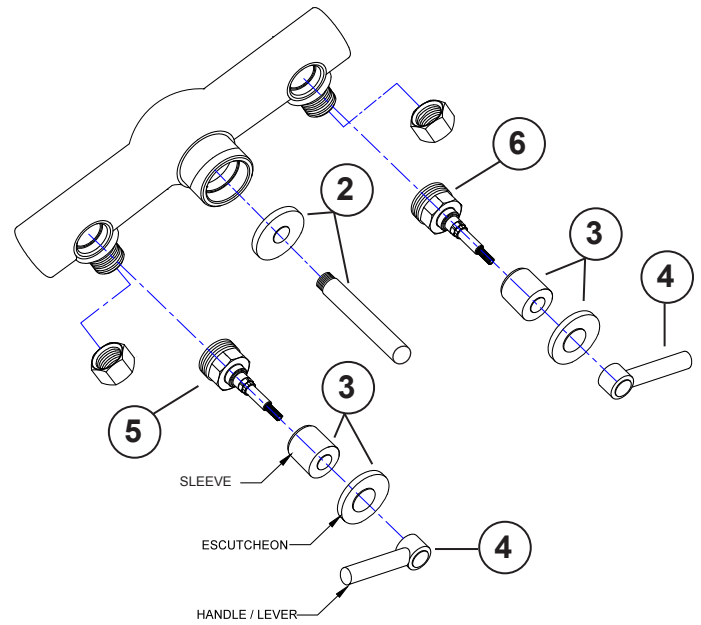

INSTALLATION INSTRUCTIONS

Woodrow Wall Faucet

Rough Valve for Woodrow Wall Faucet Part #: 5550-RGH

Woodrow Wall Faucet Trim Part #'s: 8220-W-WT459-TR (Lever), 8220-W-WT462-TR (Cross)

FIGURE 1

FIGURE 2

COMPONENT PARTS	
1	Rough Valve - RNY5550-EXT-RGH
2	Spout - 8110-WALL-SPOUT-***
3	Sleeve & Escutcheon (2) H-4601-***
4	Handle (2) - H-459-*** (Lever) / H-462-*** (Cross)
5	Hot Cartridge - 5550-EXT-HOT-CART
6	Cold Cartridge - 5550-EXT-COLD-CART

INSTALLATION

1. Install mixer and valve assembly in wall (Figure 1). Note: min/max dimensions from finished wall and min. finished wall hole sizes
2. Plumb hot and cold inlet with appropriate fittings
3. Install finished wall
4. Slide escutcheon onto spout
5. Using suitable thread sealant, thread spout into center outlet (Figure 2)
6. Thread trim cylinders onto hot and cold valves
7. Slide escutcheons onto trim cylinders and push up to finished wall
8. Install hot and cold lever or cross handles and tighten set screws