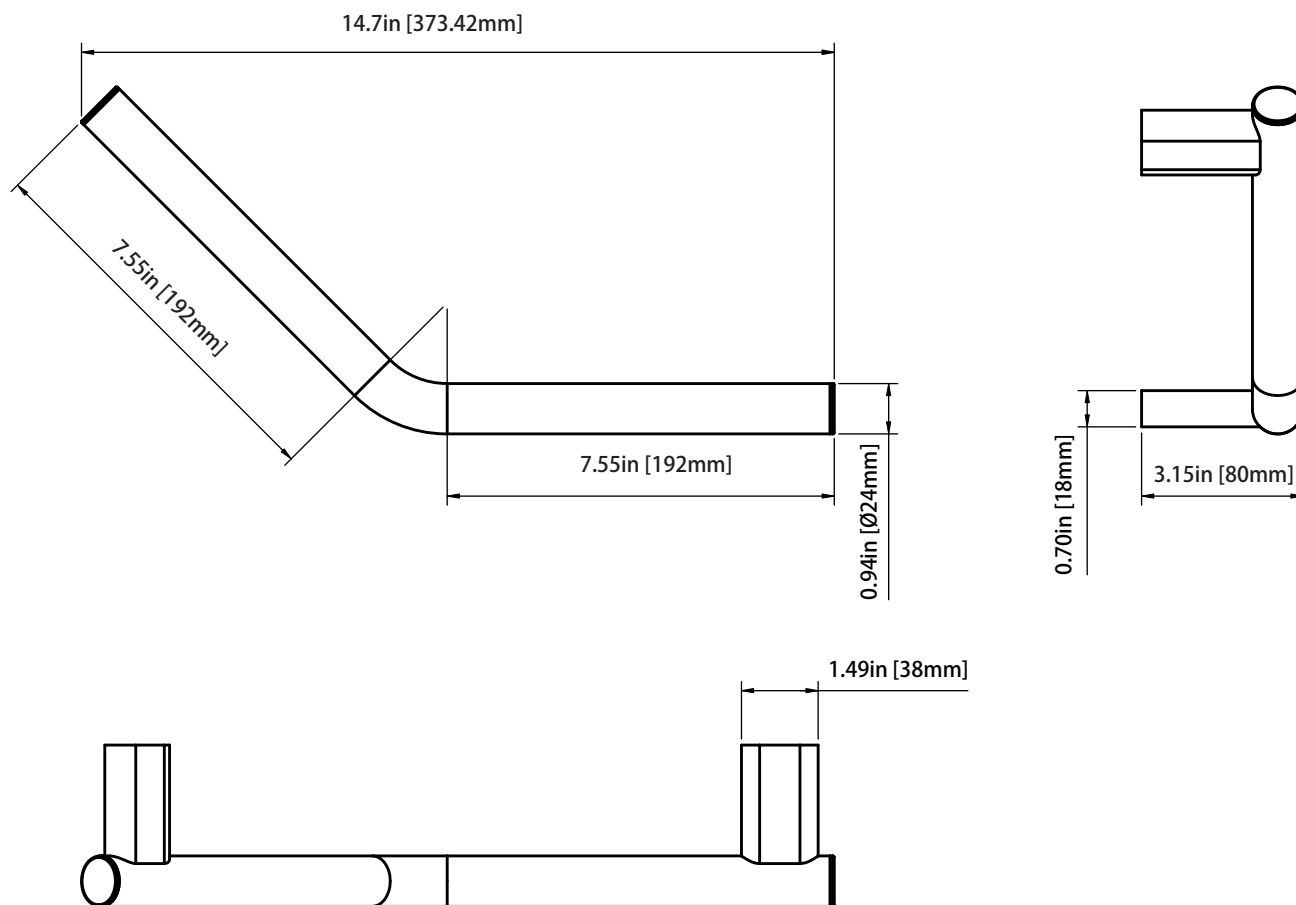

GBB.5218 | 15" Grab Bar

SPECIFICATIONS:

- Solid Brass construction
- Easy Front Of Wall Installation

Legislation Compliance

ZeroDrip Technology

Technical Diagram

GBB.5218