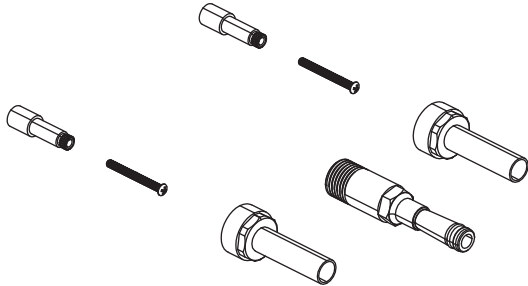

160.1900E | Extension For 160.1900 Wall Mount Faucet

SPECIFICATIONS:

- Extension kit for 160.1900
- Wall Mount Installation

Technical Diagram