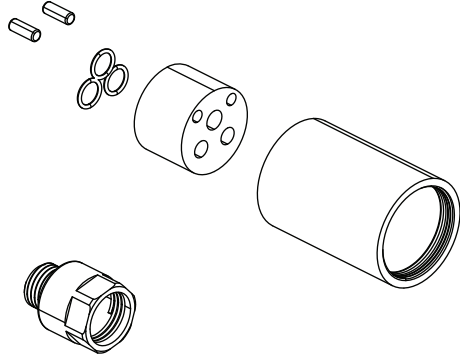

160.1800E | Extension For 160.1800 Wall Mount Faucet

SPECIFICATIONS:

- Extension kit for 160.1800
- Wall Mount Installation

Technical Diagram