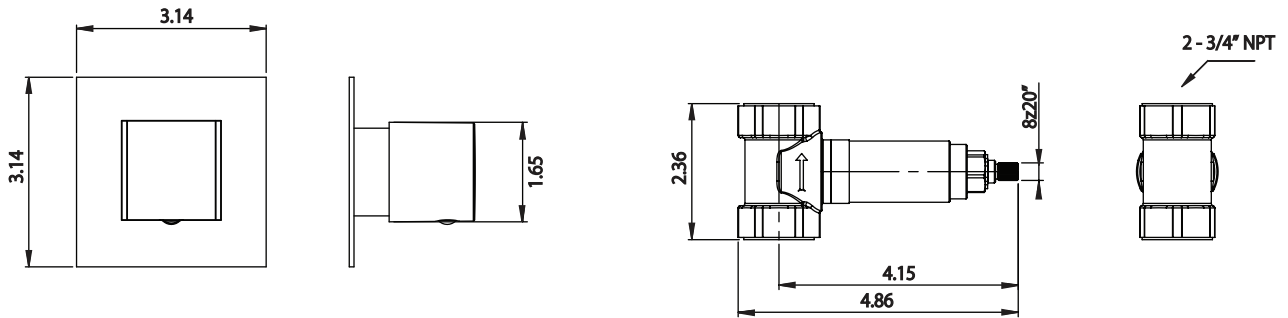

150.4511 | 3/4" Volume Control

SPECIFICATIONS:

- Turn Handle to turn on/off water flow.
- Includes valve (TVH.4511)
- Valve Flow Rate - 13.0 GPM @ 60 PSI
- Extension Available - TVH.E137**

STANDARDS:

- ASME A112.18.1 / CSA B125.1

FINISHES :

- Chrome - 150.4511CP

Belgian Mirror Finish

Legislation Compliance

ZeroDrip Technology

Technical Diagram

See Spec Sheet For
TVH.4511 For Detailed
Information On Valve.