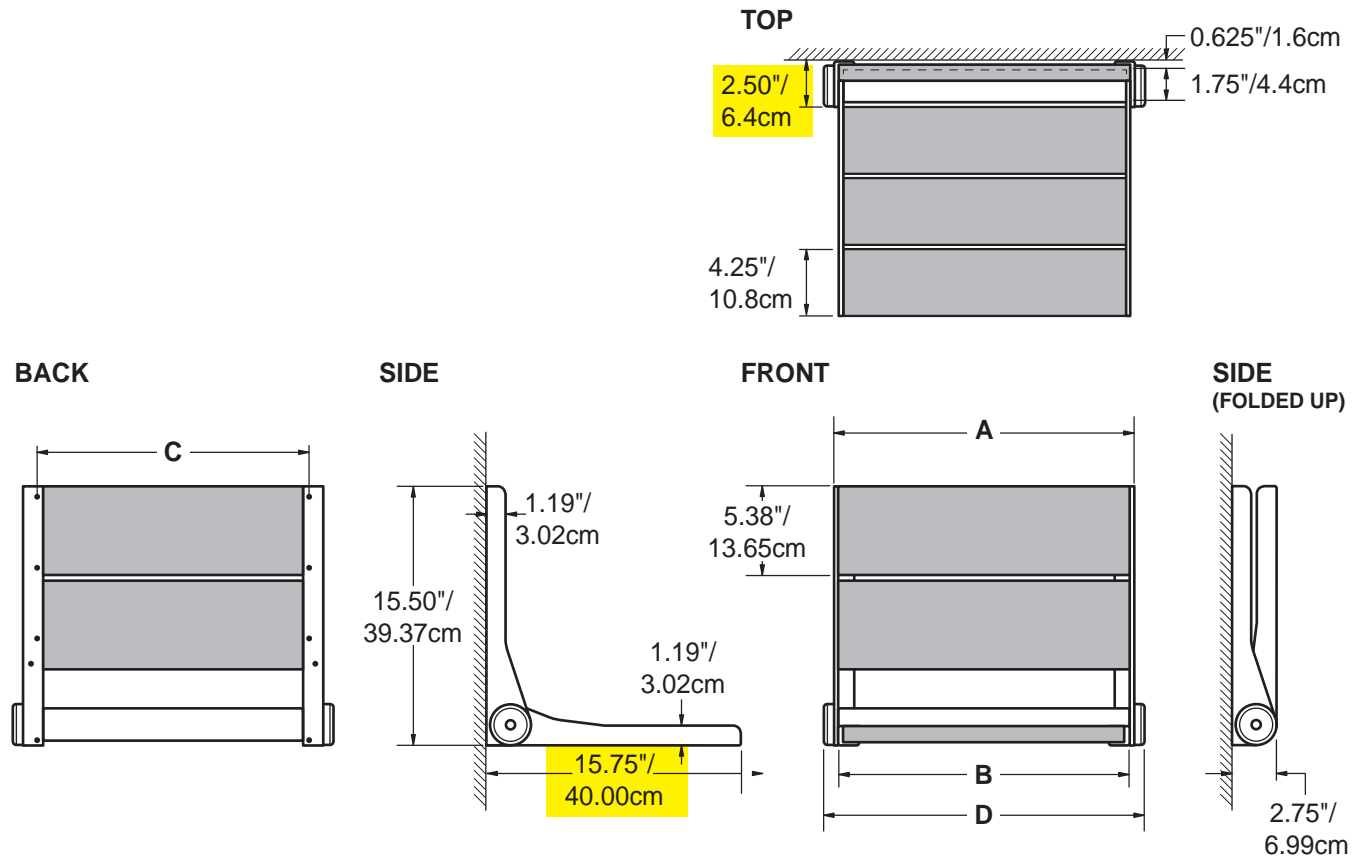

#### Product Specification

The shower seat shall have a Laminated Bamboo back rest and seating surface. The seating surface shall be 32"/81cm in width. Product back rest shall be removable. Product shall fold up against the wall with a profile of less than 3"/7.5cm. The product shall be supported by two 15.5"/39.37cm hidden supports. The seat frame shall be constructed of corrosion resistant 6061-T6 aluminum. Product shall have a weight capacity in excess of 500lbs / 227kg. Product shall comply with ADA Guidelines, specifically the dimensions and structural strength of the shower seat.

ADA Compliant features (see highlighted dimensions on Page 2):

- shall be the folding type
- rear edge shall be 2.5" / 6.4cm max from the seat wall
- front edge shall be 15-16" / 38.0-40.5cm from the seat wall
- exceeds ADA structural strength requirements for shower seats and fasteners (250lbs)

#### Product Dimensions

Model	A (Back Rest)	B (Seat)	C (Hole Spacing)	D (Overall Width)	Weight
WS32	32.58" / 82.8cm	31.96" / 81.2cm	30.83" / 78.3cm	33.74" / 85.7cm	40lbs / 18.1kg

#### Shipping Dimensions

Model	Height (H)	Width (W)	Depth (D)	Weight
WS32	17.5" / 44.5cm	35" / 88.9cm	3.5" / 8.9cm	34.5lbs / 15.6kg