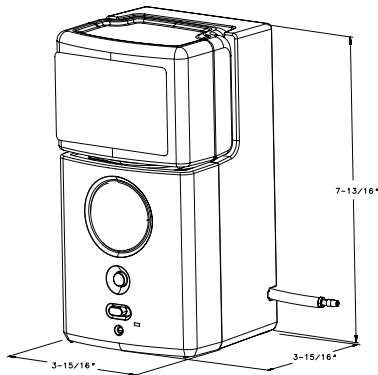

Dimensions

Warranty

One Year limited warranty.†

Job Specifications

*When powered by batteries or a wall adapter connected to an ac power receptacle/outlet that has constant power.

**For a properly maintained septic system.

†See www.insinkerator.com for warranty details.

1-800-558-5700
www.insinkerator.com

InSinkErator may make improvements and/or changes in the specifications at any time, in its sole discretion, without notice or obligation and further reserves the right to change or discontinue models.

®/TM © 2024 InSinkErator. All rights reserved.