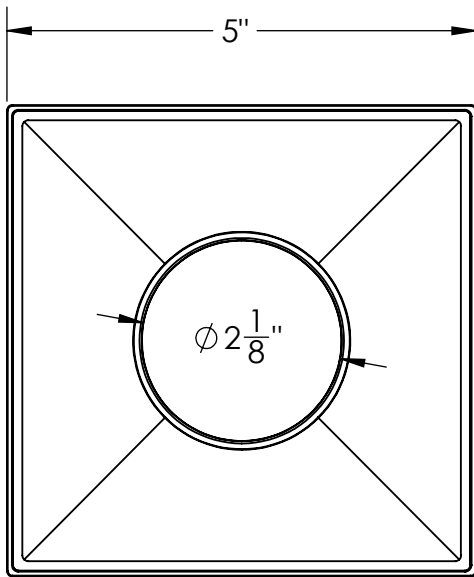

Infinity Drain
145 Dixon Avenue
Amityville, NY 11701
Phone: 516.767.6786
Fax: 516.740.3066
www.infinitydrain.com

NOTE: Installer must verify all rough-in dimensions prior to installation and consult local and national codes. Conformity and compliance to local and national codes are the responsibility of the installer.