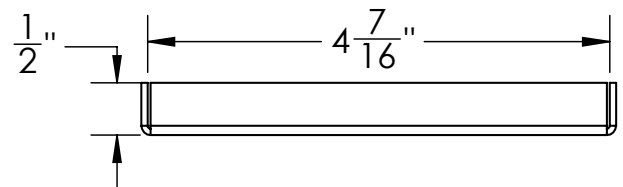

# LTS 5 Specifications

**LTS 5:**  
- 5" square tile-in decorative cover  
- 16 gauge 304L Stainless Steel

**Kits:**  
- LT5, LTD5

**Finishes:**  
- Satin Stainless  
- Polished Stainless  
- Oil Rubbed Bronze  
- Satin Bronze  
- Matte Black