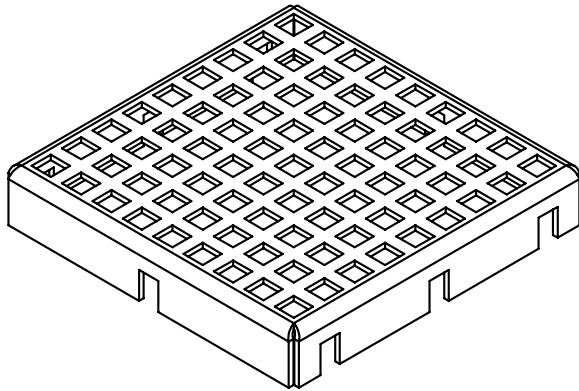

# LQS 4 Specifications

**LQS 4:**  
- 4" square squares pattern decorative cover  
- 16 gauge 304L Stainless Steel

**Kits:**  
- LQ4, LQD4

**Finishes:**  
- Satin Stainless  
- Polished Stainless  
- Oil Rubbed Bronze  
- Satin Bronze  
- Matte Black