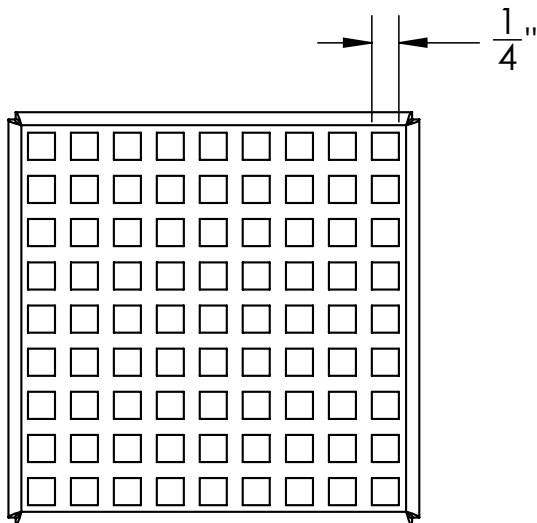

# LQS 4 Specifications

**LQS 4:**  
- 4" square squares pattern decorative cover  
- 16 gauge 304L Stainless Steel

**Kits:**  
- LQ4, LQD4

**Finishes:**  
- Satin Stainless  
- Polished Stainless  
- Oil Rubbed Bronze  
- Satin Bronze  
- Matte Black