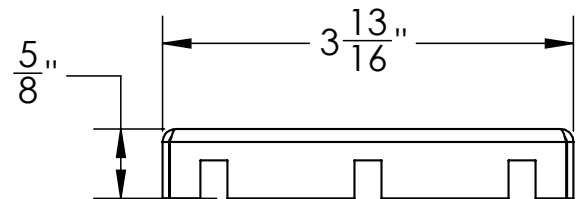

# LQS 4 Specifications

**LQS 4:**  
- 4" square squares pattern decorative cover  
- 16 gauge 304L Stainless Steel

**Kits:**  
- LQ4, LQD4

**Finishes:**  
- Satin Stainless  
- Polished Stainless  
- Oil Rubbed Bronze  
- Satin Bronze  
- Matte Black