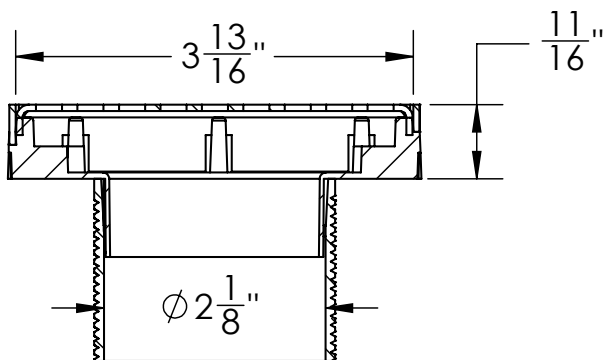

Finishes:

- Satin Stainless
- Polished Stainless
- Oil Rubbed Bronze
- Satin Bronze
- Matte Black