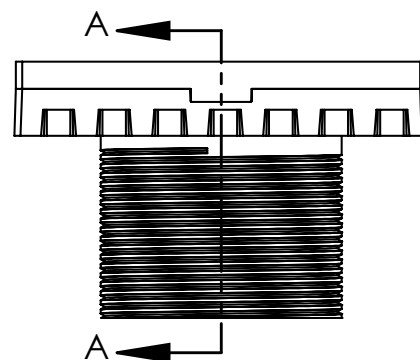

Infinity Drain
145 Dixon Avenue
Amityville, NY 11701
Phone: 516.767.6786
Fax: 516.740.3066
www.infinitydrain.com

NOTE: Installer must verify all rough-in dimensions prior to installation and consult local and national codes. Conformity and compliance to local and national codes are the responsibility of the installer.