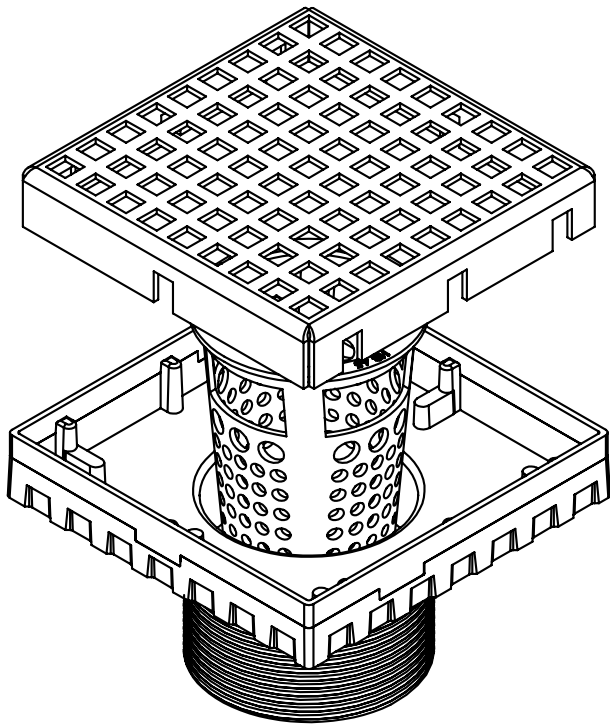

LQ4 Specification

LQ4:

- 4" x 4" 304L stainless steel strainer assembly with 2" ABS throat

Kit includes:

- 1 - LQS 4 - 4" x 4" Stainless steel decorative plate
- 1 - TL 42 - ABS 2" throat
- 1 - HMK - C2-D Hair maintenance kit:
 - 1 - HB 65 Hair basket
 - 1 - DKEY Lift out key