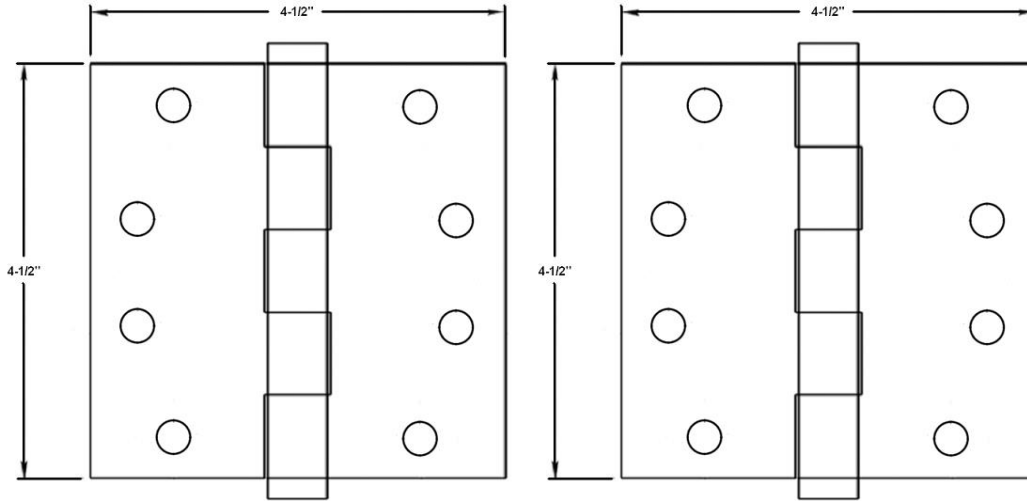

“Demand Quality, Demand idh” ©

by St. Simons, Inc.

idhbrass.com

Premium Quality Solid Brass Decorative Hardware & Bath Accessories

Product Data Sheet Premium Grade Solid Brass

4-1/2" x 4-1/2" Solid Extruded Brass Full Mortise Square Corner Door Hinges (Pair) Item# 84545

Dimensions:

- Length of Joint: 4.5"
- Width Open: 4.5"
- Gauge of Metal: 0.134"
- Finial Diameter: 0.50"
- Barrel Diameter: 0.50"
- Net Weight: 15.6 oz. (1 Hinge)
- Net Weight: 30.8 oz. (2 Hinges)
- Gross Weight: 34.6 oz. (per inner box)

*Dimensions are for reference use only.
For exact dimensions, please measure actual part.*

Product Description & Features:

84545 4-1/2" x 4-1/2" Solid Extruded Brass Full Mortise Square Corner Door Hinges (Pair)

- Solid Brass Phillips Flathead Screws
- Screws: #12 x 1.25"
- Screw Qty. per pair: 16
- Packing per box: 1 pair
- Pin Material: 304 Stainless Steel

Catalog Section: J

4-1/2" x 4-1/2" Solid Extruded Brass Full Mortise Square Corner Door Hinges (Pair)