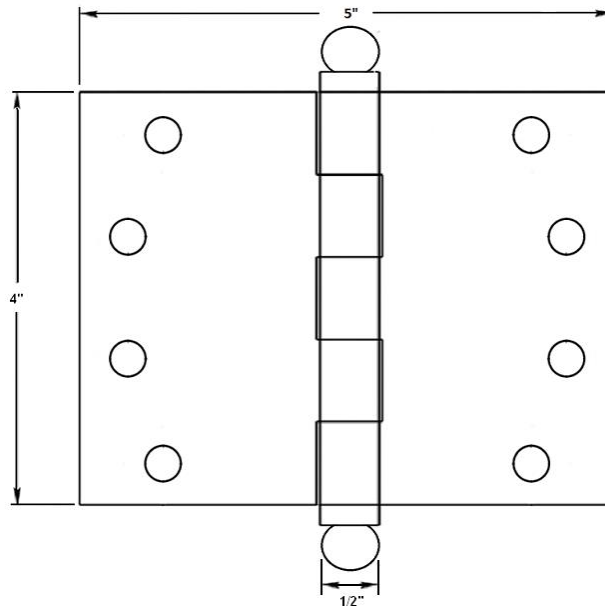

"The Special Finishes Specialist" ©

by St. Simons, Inc.

idhbrass.com

Quality Solid Brass Decorative Hardware & Bath Accessories

Product Data Sheet
Premium Grade Solid Brass
4" x 5" Wide Throw Ball Tip Door Hinge
Item# 84050

Dimensions:

- Height: 4"
- Width: 5"
- Gauge: 1/8"
- Finial Diameter: 1/2"
- Weight: 16 oz. per hinge

*Dimensions are for reference use only.
For exact dimensions, please measure actual part.*

Product Description & Features:

84050 4" x 5" Wide Throw Ball Tip Door Hinge (Pair)

- Screws: #12 x 1-1/2"

Catalog Section: J

4" x 5" Wide Throw Ball Tip Door Hinge

Item# 84050

Date: Rev 03/13