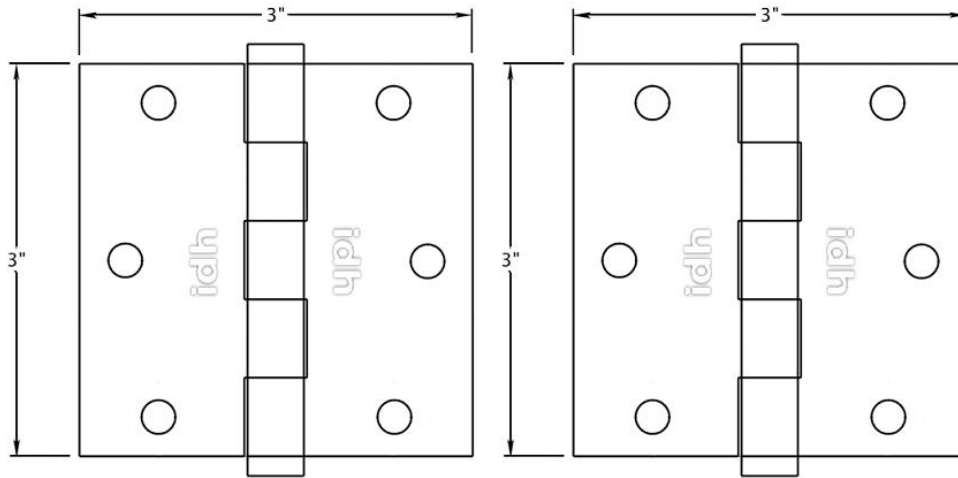

“Demand Quality, Demand idh” ©

by St. Simons, Inc.

idhbrass.com

Premium Quality Solid Brass Decorative Hardware & Bath Accessories

Product Data Sheet Premium Grade Solid Brass

3" x 3" Solid Extruded Brass Full Mortise Square Corner Door Hinges (Pair) Item# 83030

Dimensions:

- Length of Joint: 3.0"
- Width Open: 3.0"
- Gauge of Metal: 0.093"
- Finial Diameter: 0.50"
- Barrel Diameter: 0.50"
- Net weight: 6.2 oz. (1 Hinge)
- Net Weight: 12.6 oz. (2 Hinges)
- Gross Weight: 15.4 oz. (per inner box)

*Dimensions are for reference use only.
For exact dimensions, please measure actual part.*

Product Description & Features:

83030 3" x 3" Solid Extruded Brass Full Mortise Square Corner Door Hinges (Pair)

- Solid Brass Phillips Flathead Screws
- Screws: #10 x 1.00"
- Screw Qty. per pair: 12
- Packing per box: 1 pair
- Pin Material: 304 Stainless Steel

Catalog Section: J

3" x 3" Solid Extruded Brass Full Mortise Square Corner Door Hinges (Pair)