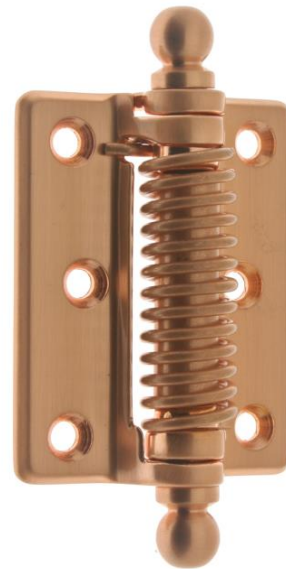

"The Special Finishes Specialist" ©

by St. Simons, Inc.

idhbrass.com

Quality Solid Brass Decorative Hardware & Bath Accessories

Product Data Sheet
Premium Grade Solid Brass
Heavy Duty Spring Screen Door Hinge with Ball Finials
Item# 80360

Dimensions:

- Height (Leaf): 3"
- Overall Width: 2-1/2"
- Overall Height: 4-3/8" (finial to finial)
- Ball Finial Diameter: 1/2"
- Gauge: 3/16"
- Weight: 18 oz. per hinge

*Dimensions are for reference use only.
For exact dimensions, please measure actual part.*

Product Description & Features:

80360 Heavy Duty Spring Screen Door Hinge with Ball Finials (Pair)

Catalog Section: J

Heavy Duty Spring Screen Door Hinge with Ball Finials

Item# 80360

Date: Rev 03/13