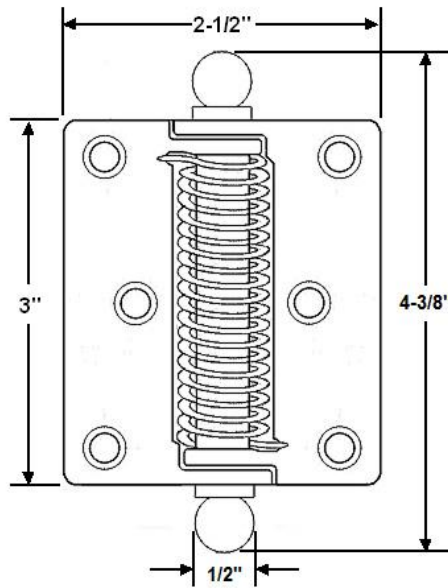

Dimensions:

- Height (Leaf): 3"
- Overall Width: 2-1/2"
- Overall Height: 4-3/8" (finial to finial)
- Ball Finial Diameter: 1/2"
- Gauge: 3/16"
- Weight: 18 oz. per hinge

*Dimensions are for reference use only.
For exact dimensions, please measure actual part.*

Product Description & Features:

80360 Heavy Duty Spring Screen Door Hinge with Ball Finials (Pair)

Catalog Section: J

Heavy Duty Spring Screen Door Hinge with Ball Finials

Item# 80360

Date: Rev 03/13