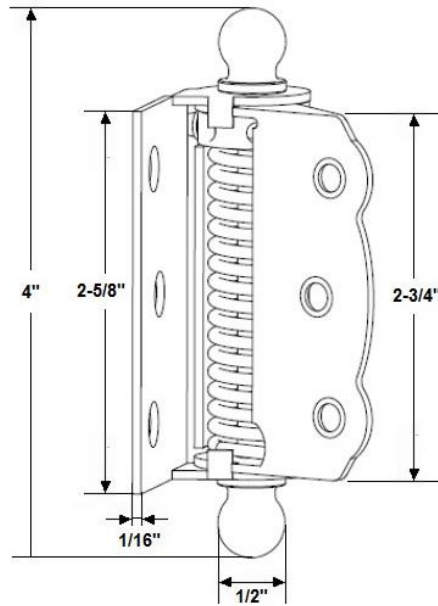

"The Special Finishes Specialist" ©

by St. Simons, Inc.

idhbrass.com

Quality Solid Brass Decorative Hardware & Bath Accessories

Product Data Sheet
Premium Grade Solid Brass
Half Surface Adjustable Spring Screen Door Hinge with Ball Finials
Item# 80320

Dimensions:

- Height (Mortise Leaf): 2-5/8"
- Height (Embossed Leaf): 2-3/4"
- Overall Height: 4" (finial to finial)
- Ball Finial Diameter: 1/2"
- Gauge: 1/16"
- Weight: 16 oz. per hinge

*Dimensions are for reference use only.
For exact dimensions, please measure actual part.*

Product Description & Features:

80320 Half Surface Adjustable Spring Screen Door Hinge with Ball Finials (Pair)

Catalog Section: J

Half-Surface Adjustable Spring Screen Door Hinge with Ball Finials

Item# 80320