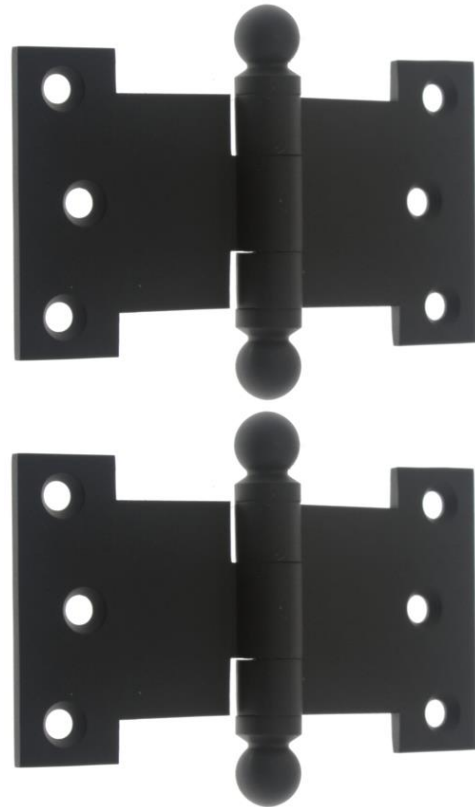

by St. Simons, Inc.

idhbrass.com

Premium Quality Solid Brass Decorative Hardware & Bath Accessories

**Product Data Sheet**  
*Premium Grade Solid Brass*  
**2-1/2" x 4-1/2" Parliament Hinge with Ball Finials (Pair)**  
**Item# 80255**

**Dimensions:**

- Length of Joint: 2.5"
- Width Open: 4.5"
- Gauge of Metal: 0.13"
- Finial Diameter: 0.55"
- Barrel Diameter: 0.55"
- Net Weight: 8.3 oz. (1 Hinge)
- Net Weight: 16.7 oz. (2 Hinge)
- Gross Weight: 18.8 oz. (per inner box)

*Dimensions are for reference use only.  
 For exact dimensions, please measure actual part.*

**Product Description & Features:**

80255 Solid Brass 2-1/2" x 4-1/2" Parliament Hinge with Ball Finials (Pair)

- Solid Brass Phillips Flathead Screws
- Screws: #10 x 1.00"
- Screw Qty. per box: 12
- Packing per box: 1 pair
- Pin Material: 304 Stainless Steel

**Catalog Section: J**

**2-1/2" x 4-1/2" Parliament Hinge with Ball Finials (Pair)**