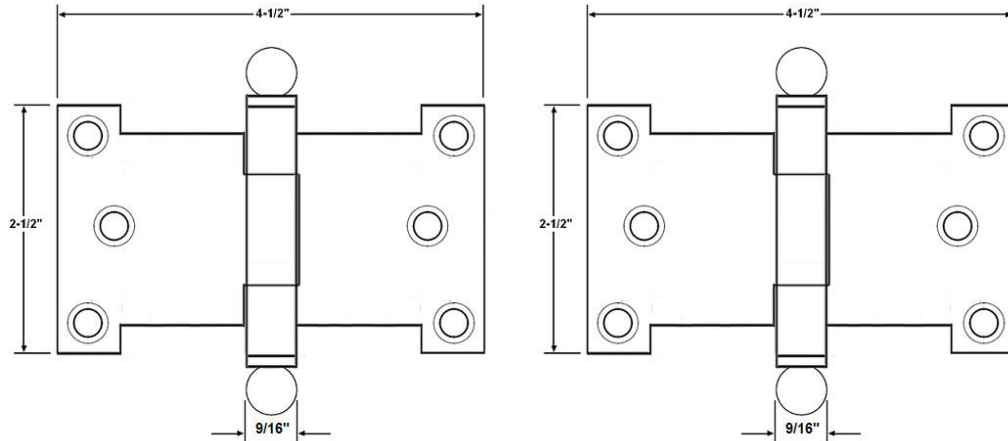

by St. Simons, Inc.

idhbrass.com

Premium Quality Solid Brass Decorative Hardware & Bath Accessories

**Product Data Sheet**  
*Premium Grade Solid Brass*  
**2-1/2" x 4-1/2" Parliament Hinge with Ball Finials (Pair)**  
**Item# 80255**

**Dimensions:**

- Length of Joint: 2.5"
- Width Open: 4.5"
- Gauge of Metal: 0.13"
- Finial Diameter: 0.55"
- Barrel Diameter: 0.55"
- Net Weight: 8.3 oz. (1 Hinge)
- Net Weight: 16.7 oz. (2 Hinge)
- Gross Weight: 18.8 oz. (per inner box)

*Dimensions are for reference use only.  
 For exact dimensions, please measure actual part.*

**Product Description & Features:**

80255 Solid Brass 2-1/2" x 4-1/2" Parliament Hinge with Ball Finials (Pair)

- Solid Brass Phillips Flathead Screws
- Screws: #10 x 1.00"
- Screw Qty. per box: 12
- Packing per box: 1 pair
- Pin Material: 304 Stainless Steel

**Catalog Section: J**

**2-1/2" x 4-1/2" Parliament Hinge with Ball Finials (Pair)**