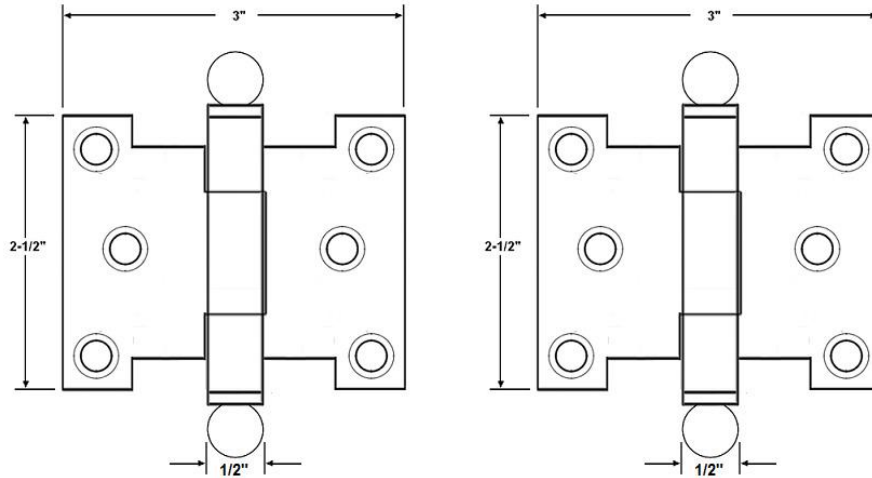

by St. Simons, Inc.

idhbrass.com

Premium Quality Solid Brass Decorative Hardware & Bath Accessories

**Product Data Sheet**  
*Premium Grade Solid Brass*  
**2-1/2" x 3" Parliament Hinge with Ball Finials (Pair)**  
**Item# 80252**

**Dimensions:**

- Length of Joint: 2.5"
- Width Open: 3.0"
- Gauge of Metal: 0.13"
- Finial Diameter: 0.50"
- Barrel Diameter: 0.50"
- Net Weight: 5.8 oz. (1 Hinge)
- Net Weight: 11.6 oz. (2 Hinges)
- Gross Weight: 13.8 oz. (per inner box)

*Dimensions are for reference use only.  
 For exact dimensions, please measure actual part.*

**Product Description & Features:**

80252 Solid Brass 2-1/2" x 3" Parliament Hinge with Ball Finials (Pair)

- Solid Brass Phillips Flathead Screws
- Screws: #10 x 1.00"
- Screw Qty. per pair: 12
- Packing per box: 1 pair
- Pin Material: 304 Stainless Steel

**Catalog Section: J**

**2-1/2" x 3" Parliament Hinge with Ball Finials (Pair)**

**Item# 80252**

Date: Rev 03/15