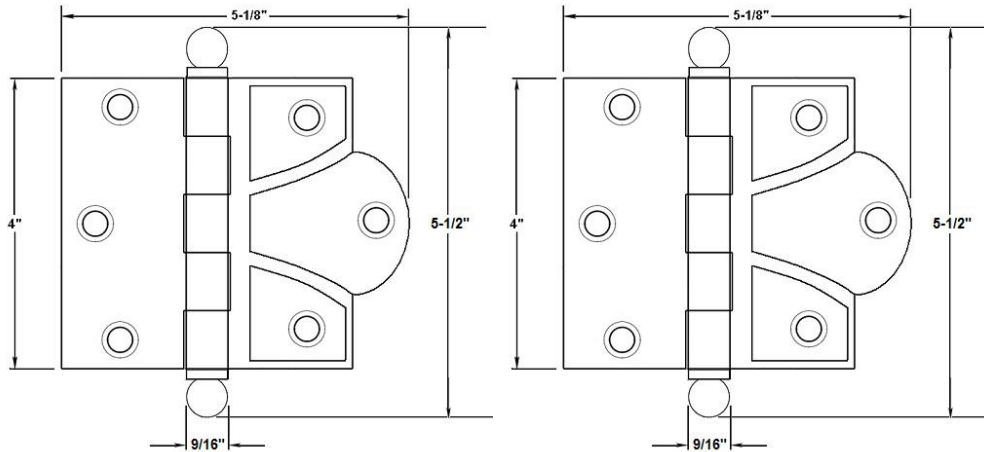

"Demand Quality, Demand idh" ©

by St. Simons, Inc.

idhbrass.com

Premium Quality Solid Brass Decorative Hardware & Bath Accessories

Product Data Sheet
Premium Grade Solid Brass

4" x 5-1/8" Solid Extruded Brass Half-Surface Offset Hinges (Pair)
Item# 80004

Dimensions:

- Length of Joint: 4"
- Width Open: 5.125"
- Gauge of Metal:
- Finial Diameter: 0.56"
- Barrel Diameter: 0.57"
- Net Weight: 15.3 oz. (1 Hinge)
- Net Weight: 30.6 oz. (2 Hinges)
- Gross Weight: 32.2 oz. (per inner box)

*Dimensions are for reference use only.
For exact dimensions, please measure actual part.*

Product Description & Features:

80004 4" x 5-1/8" Solid Extruded Brass Half-Surface Offset Hinges (Pair)

- Solid Brass Phillips Flathead Screws
- Screws: #10 x 1.00"
- Screw Qty. per pair: 16
- Packing per box: 1 pair
- Pin Material: 304 Stainless Steel

Application: Door

Catalog Section: J

4" x 5-1/8" Solid Extruded Brass Half-Surface Offset Hinges (Pair)

Item# 80004

Date: Rev 03/15